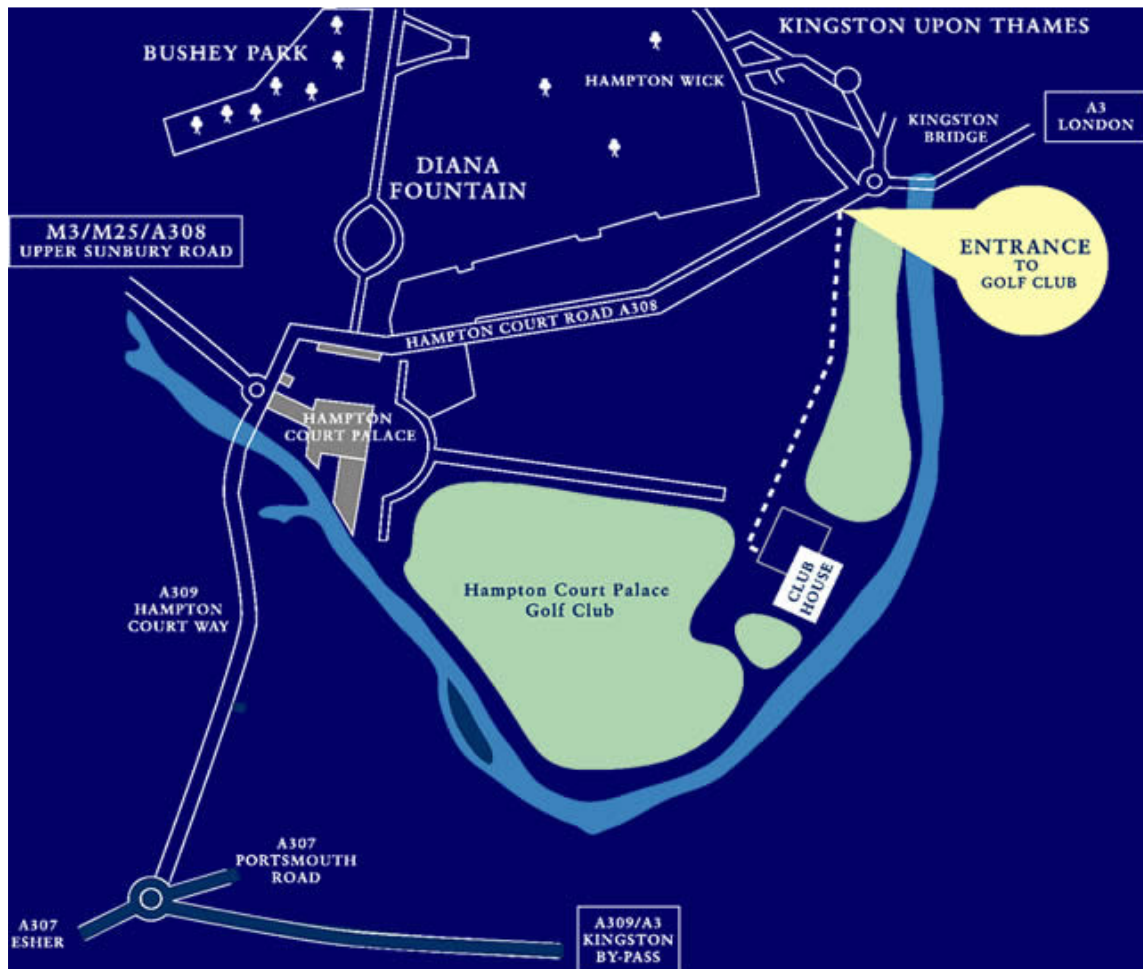

## HAMPTON COURT PALACE GOLF CLUB

From M25 please take Junction 12 that will take you to M3 and later to A308. Then please follow signs to Hampton Court. As soon as you reach Hampton Court please drive towards Kingston. The main Golf Club entrance is on your right hand side next to the pub called “Old King’s Head”.